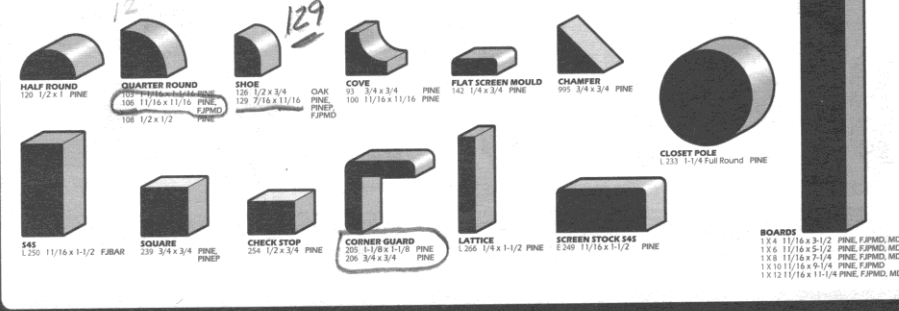

GENERAL PURPOSE